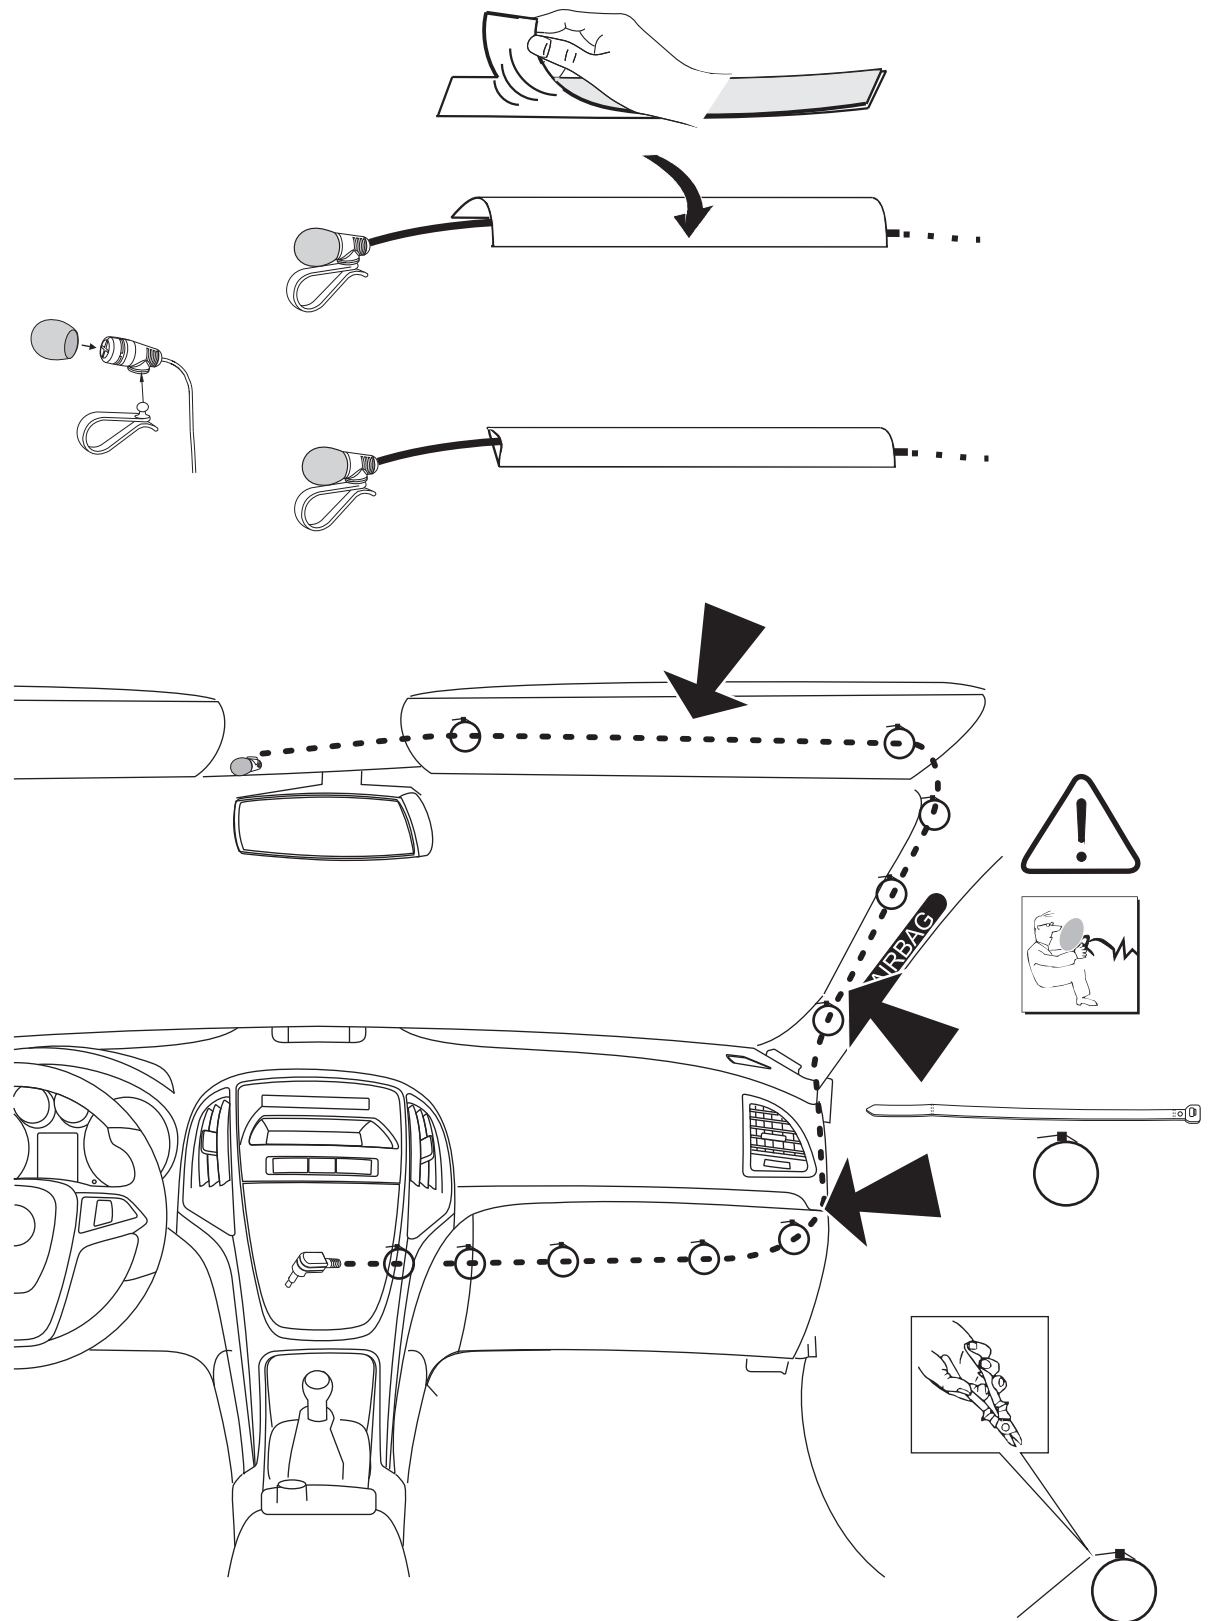

part numbers: 13336588 / 13336589

part numbers: 13336588 / 13336589

1

part numbers: 13336588 / 13336589

part numbers: 13336588 / 13336589

part numbers: 13336588 / 13336589

**19**

20

part numbers: 13336588 / 13336589

**28**

PIN 38 (BK) - Ground  
PIN 44 (RD/VT) - Battery power

(RD/VT) - Power

(BK) - Ground

**29**

PIN 15 (YW) - Radio Mute

PIN 20 (BK/WH) - Mono (+)