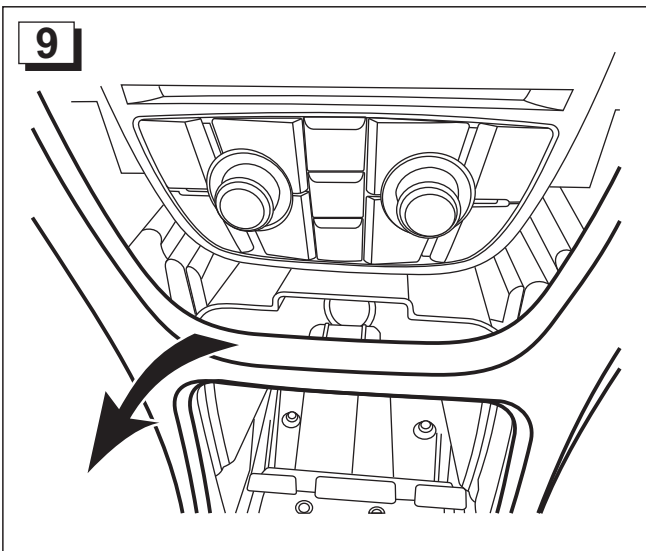

part numbers: 13336588 / 13336589