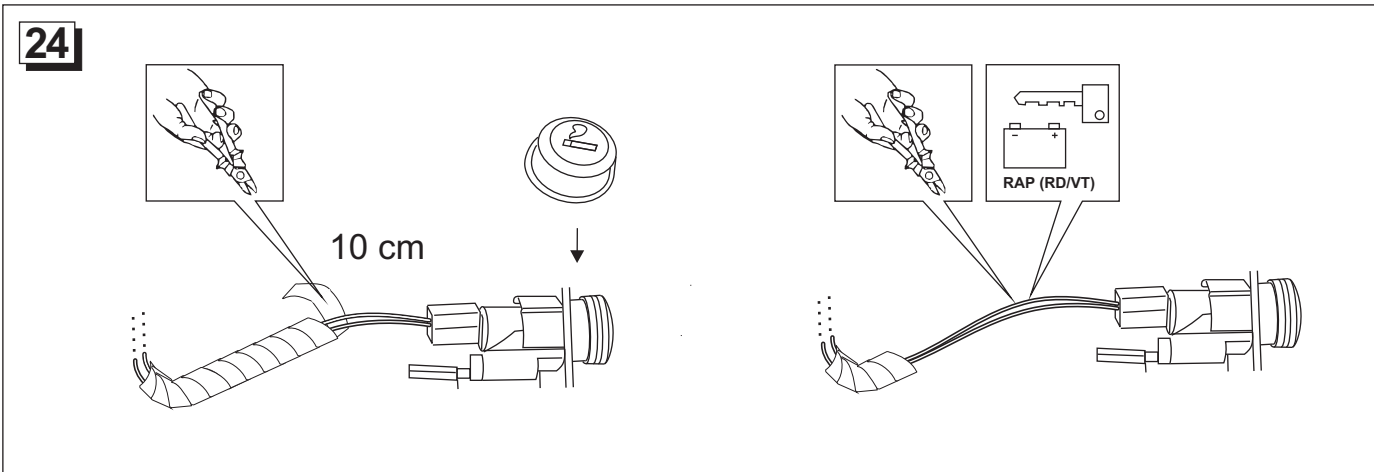

part numbers: 13336588 / 13336589

**28**

PIN 38 (BK) - Ground  
PIN 44 (RD/VT) - Battery power

(RD/VT) - Power

(BK) - Ground

**29**

PIN 15 (YW) - Radio Mute

PIN 20 (BK/WH) - Mono (+)