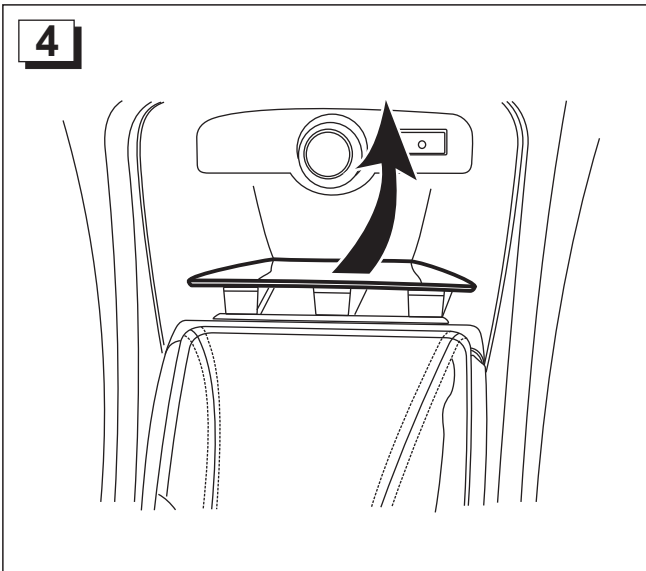

part numbers: 13336588 / 13336589