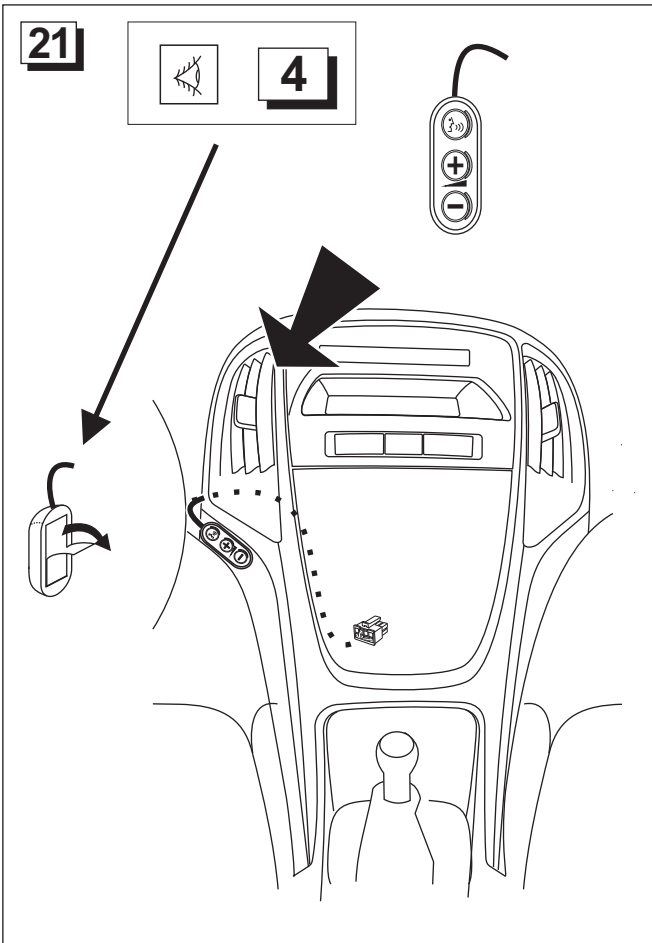

part numbers: 13336588 / 13336589

**28**

PIN 38 (BK) - Ground  
PIN 44 (RD/VT) - Battery power

(RD/VT) - Power

(BK) - Ground

**29**

PIN 15 (YW) - Radio Mute

PIN 20 (BK/WH) - Mono (+)