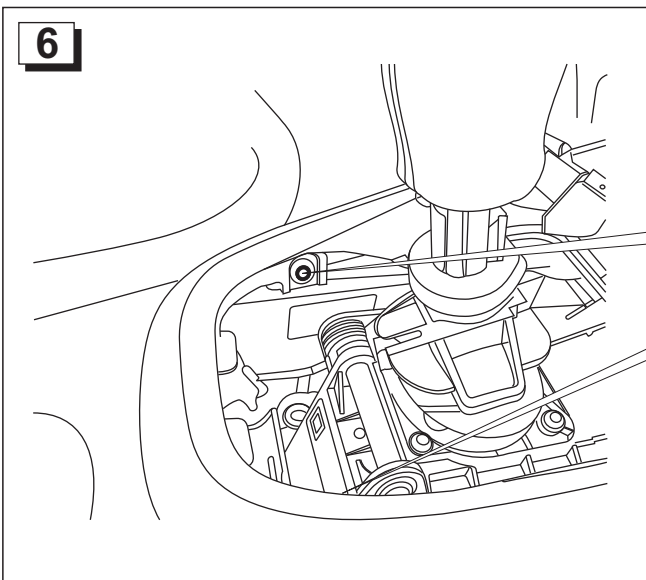

part numbers: 13336588 / 13336589