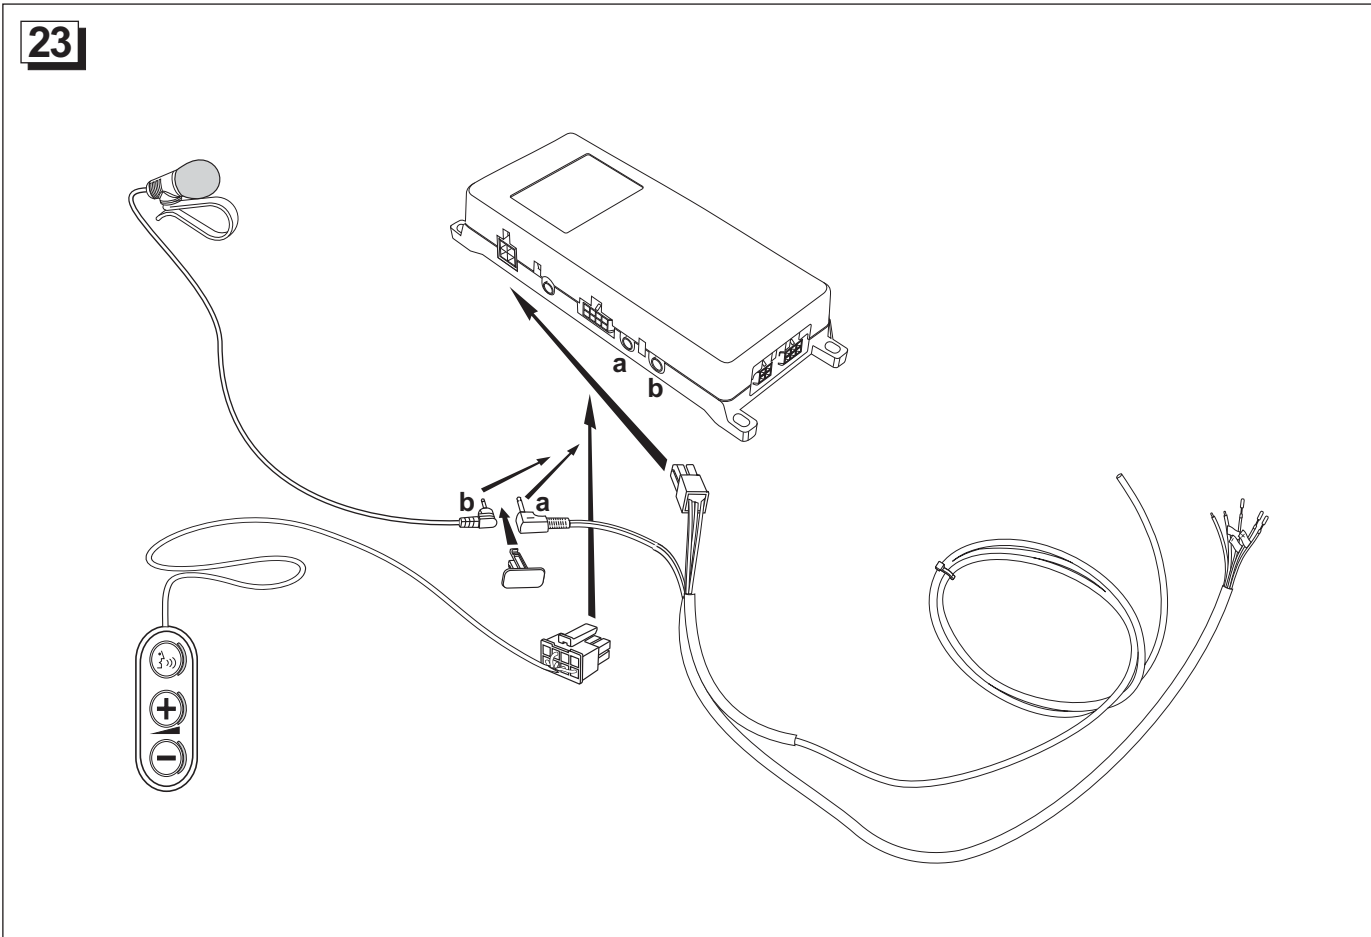

part numbers: 13336588 / 13336589

part numbers: 13336588 / 13336589

1

part numbers: 13336588 / 13336589

part numbers: 13336588 / 13336589

part numbers: 13336588 / 13336589

**19**

20

part numbers: 13336588 / 13336589

**28**

PIN 38 (BK) - Ground  
PIN 44 (RD/VT) - Battery power

(RD/VT) - Power

(BK) - Ground

**29**

PIN 15 (YW) - Radio Mute

PIN 20 (BK/WH) - Mono (+)

PIN 6 (BK) - Mono (-)

part numbers: 13336588 / 13336589