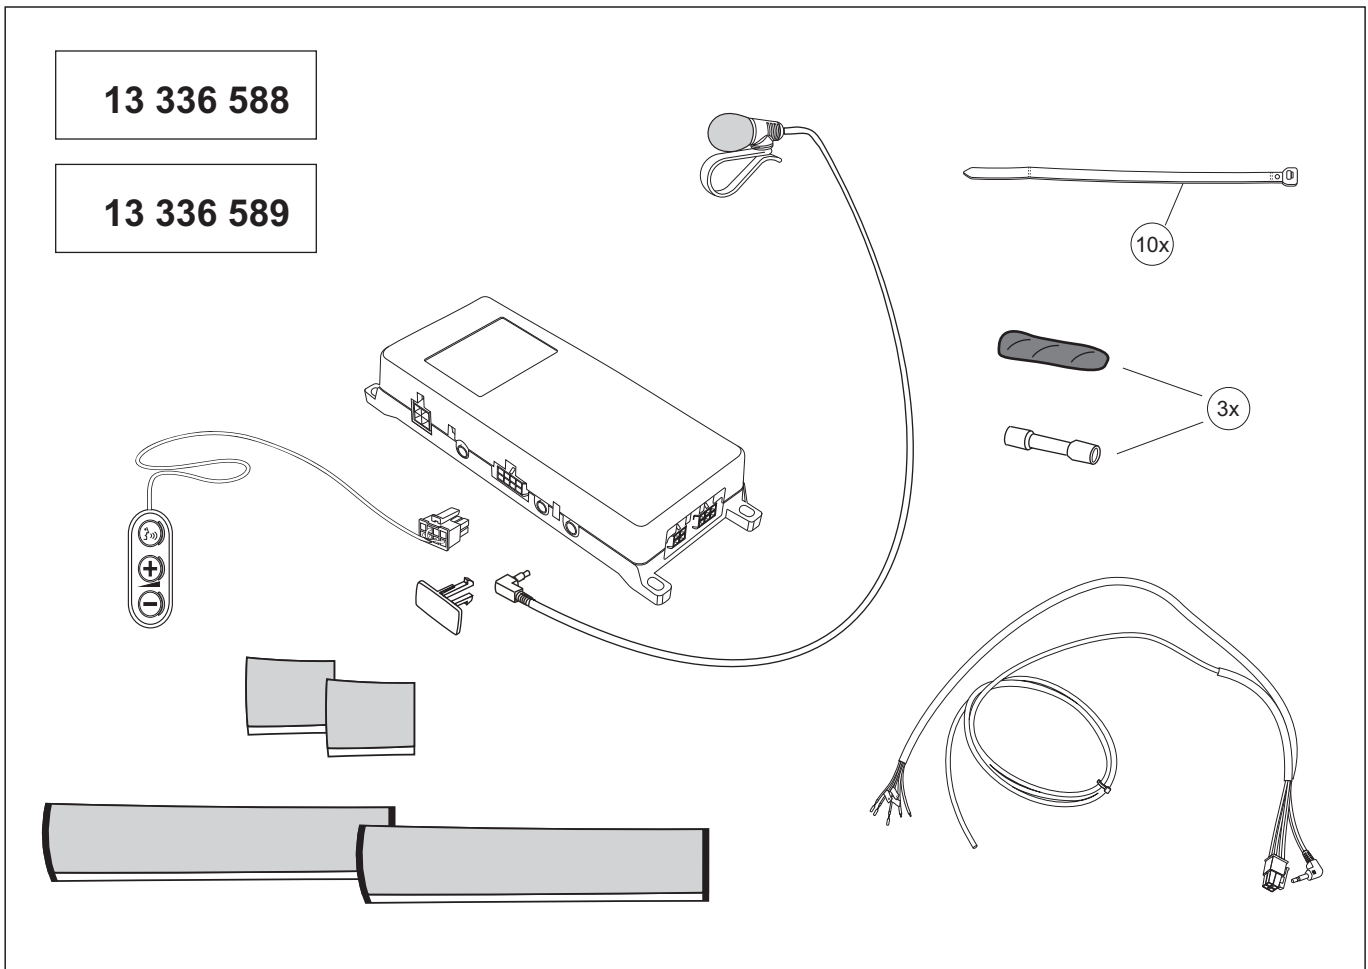

part numbers: 13336588 / 13336589

part numbers: 13336588 / 13336589

1

part numbers: 13336588 / 13336589

part numbers: 13336588 / 13336589

part numbers: 13336588 / 13336589

**19**

20

part numbers: 13336588 / 13336589

**28**

PIN 38 (BK) - Ground  
PIN 44 (RD/VT) - Battery power

(RD/VT) - Power

(BK) - Ground

**29**

PIN 15 (YW) - Radio Mute

PIN 20 (BK/WH) - Mono (+)

PIN 6 (BK) - Mono (-)

part numbers: 13336588 / 13336589