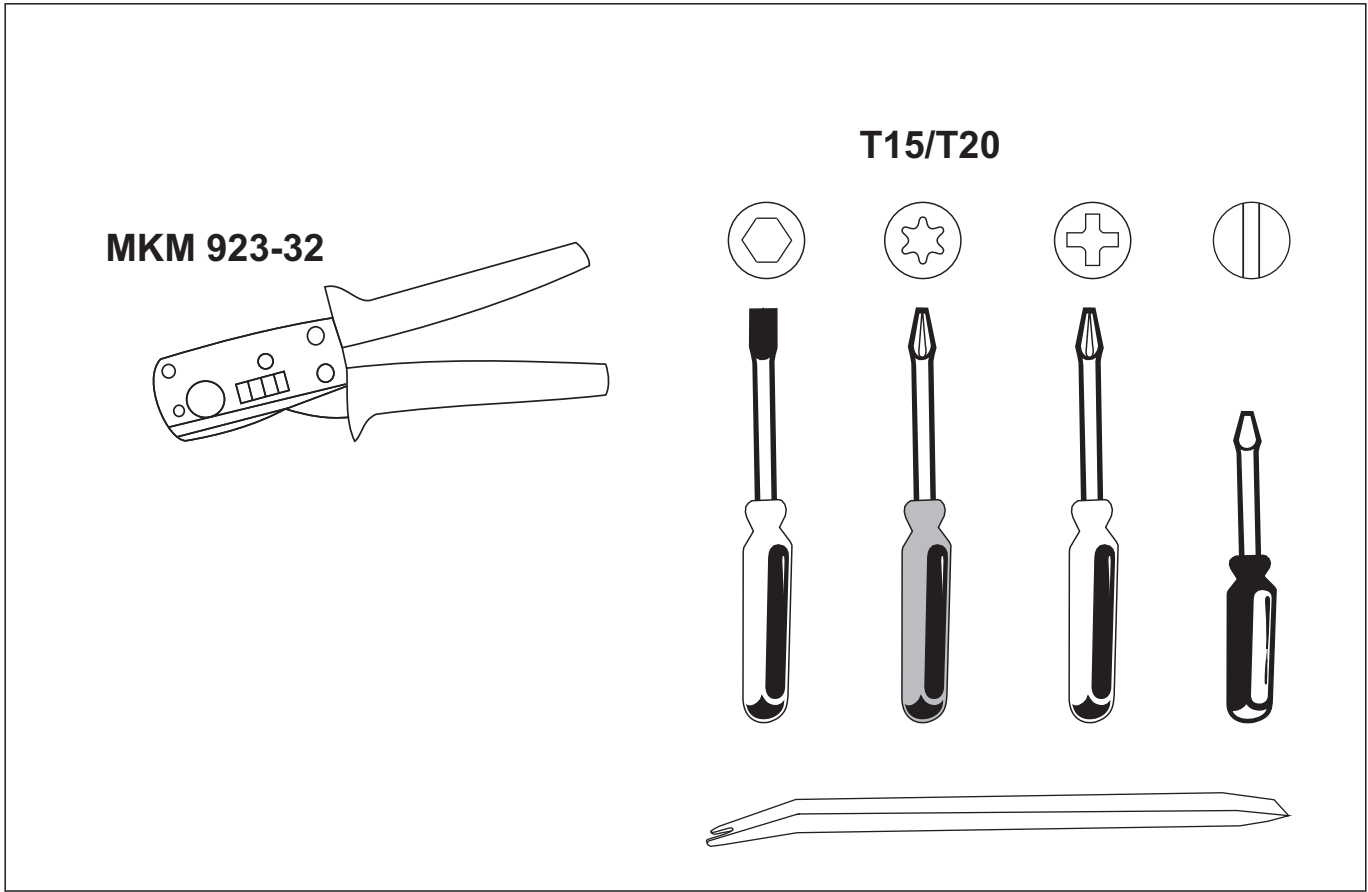

part numbers: 13336588 / 13336589

part numbers: 13336588 / 13336589

1

part numbers: 13336588 / 13336589

part numbers: 13336588 / 13336589

part numbers: 13336588 / 13336589

**19**

20

part numbers: 13336588 / 13336589

**28**

PIN 38 (BK) - Ground  
PIN 44 (RD/VT) - Battery power

(RD/VT) - Power

(BK) - Ground

**29**

PIN 15 (YW) - Radio Mute

PIN 20 (BK/WH) - Mono (+)

PIN 6 (BK) - Mono (-)

part numbers: 13336588 / 13336589