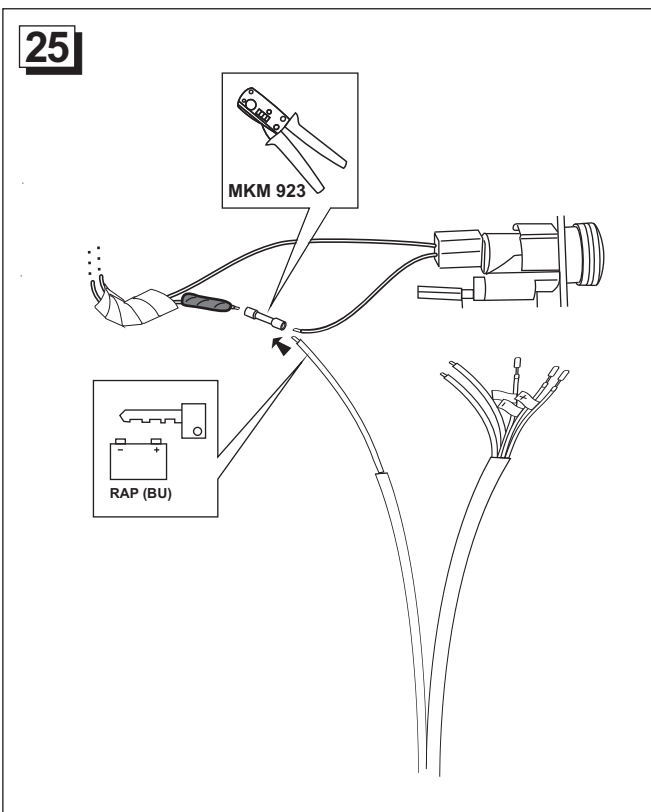

part numbers: 13336588 / 13336589

part numbers: 13336588 / 13336589

1

part numbers: 13336588 / 13336589

part numbers: 13336588 / 13336589

part numbers: 13336588 / 13336589

**19**

20

part numbers: 13336588 / 13336589

**28**

PIN 38 (BK) - Ground  
PIN 44 (RD/VT) - Battery power

(RD/VT) - Power

(BK) - Ground

**29**

PIN 15 (YW) - Radio Mute

PIN 20 (BK/WH) - Mono (+)

PIN 6 (BK) - Mono (-)

part numbers: 13336588 / 13336589