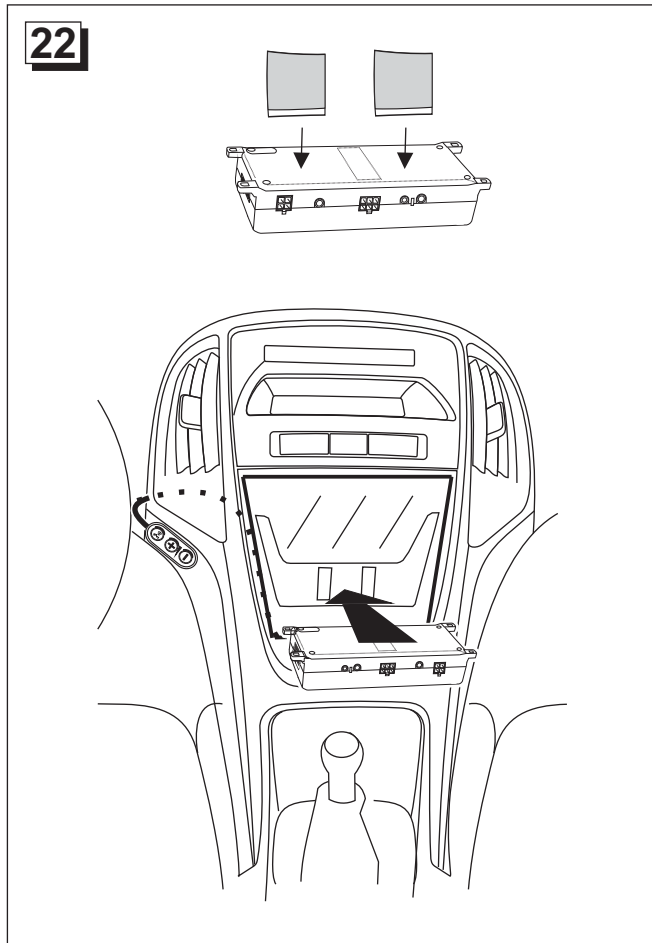

part numbers: 13336588 / 13336589

**28**

PIN 38 (BK) - Ground  
PIN 44 (RD/VT) - Battery power

(RD/VT) - Power

(BK) - Ground

**29**

PIN 15 (YW) - Radio Mute

PIN 20 (BK/WH) - Mono (+)