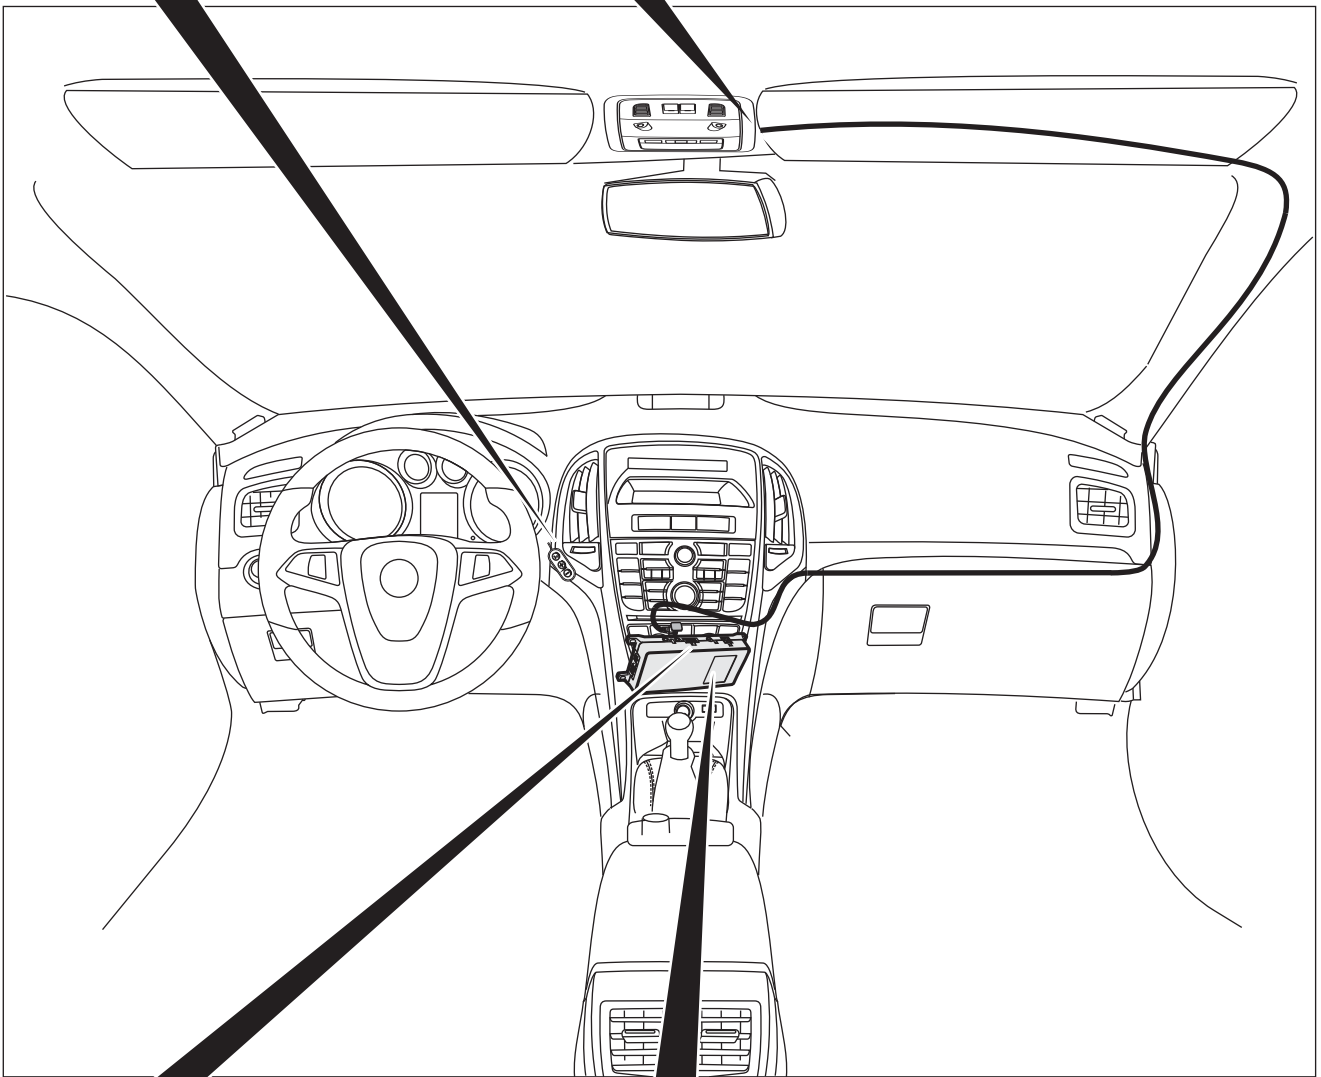

part numbers: 13336588 / 13336589

1