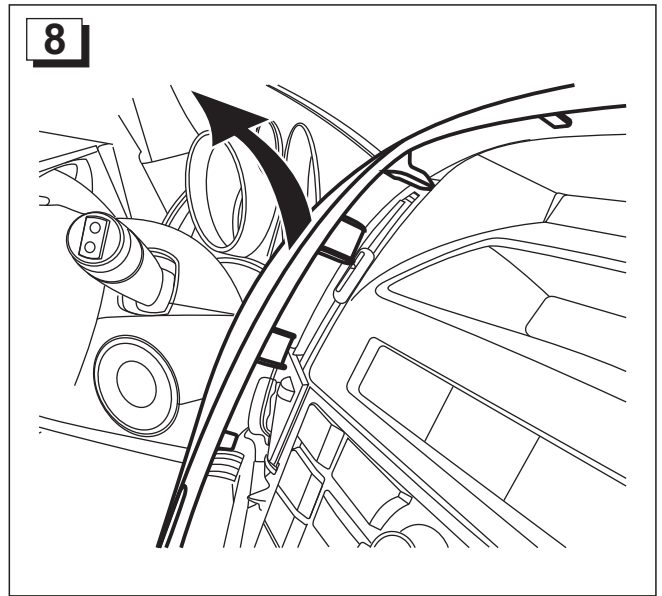

part numbers: 13336588 / 13336589