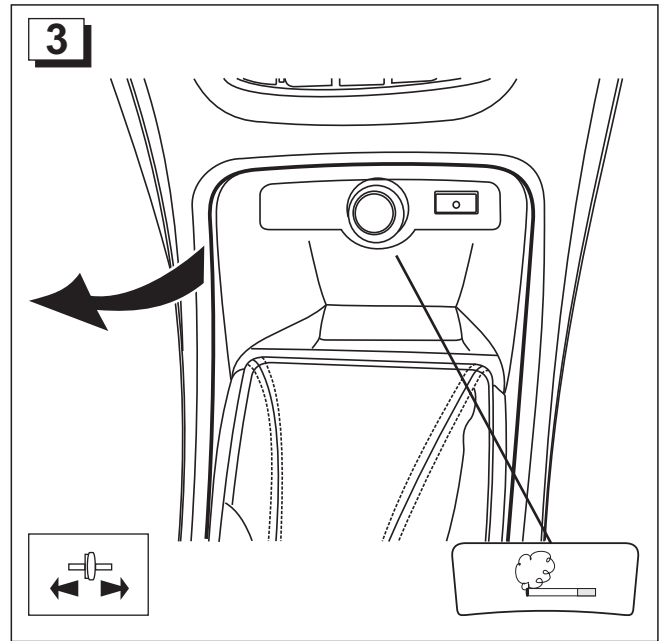

part numbers: 13336588 / 13336589