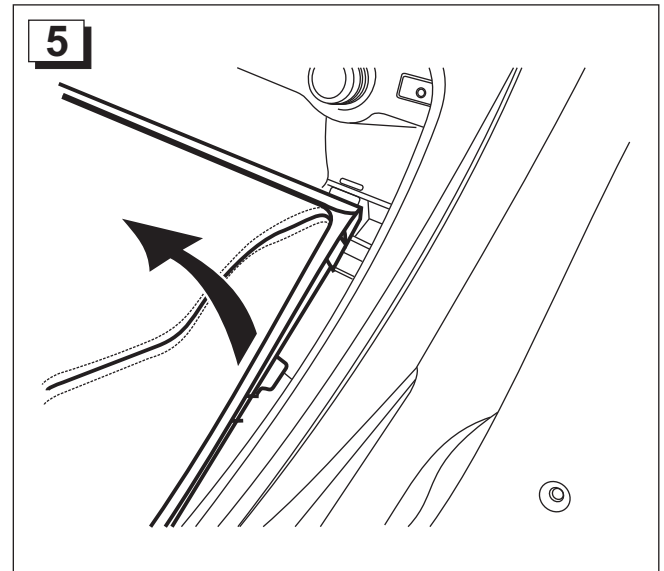

part numbers: 13336588 / 13336589