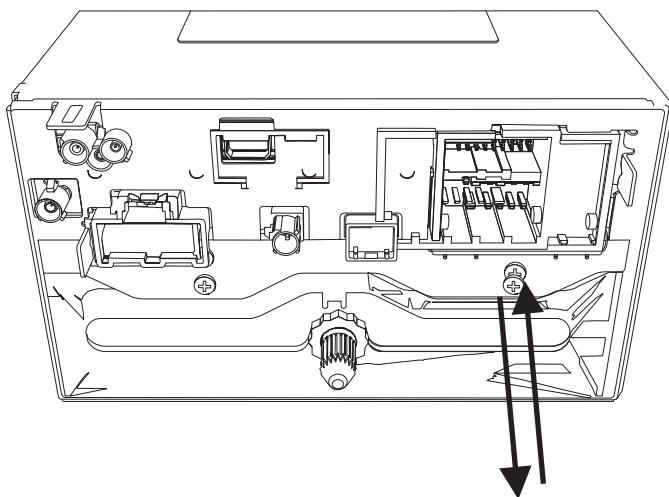

part numbers: 13336588 / 13336589

**28**

PIN 38 (BK) - Ground  
PIN 44 (RD/VT) - Battery power

(RD/VT) - Power

(BK) - Ground

**29**

PIN 15 (YW) - Radio Mute

PIN 20 (BK/WH) - Mono (+)