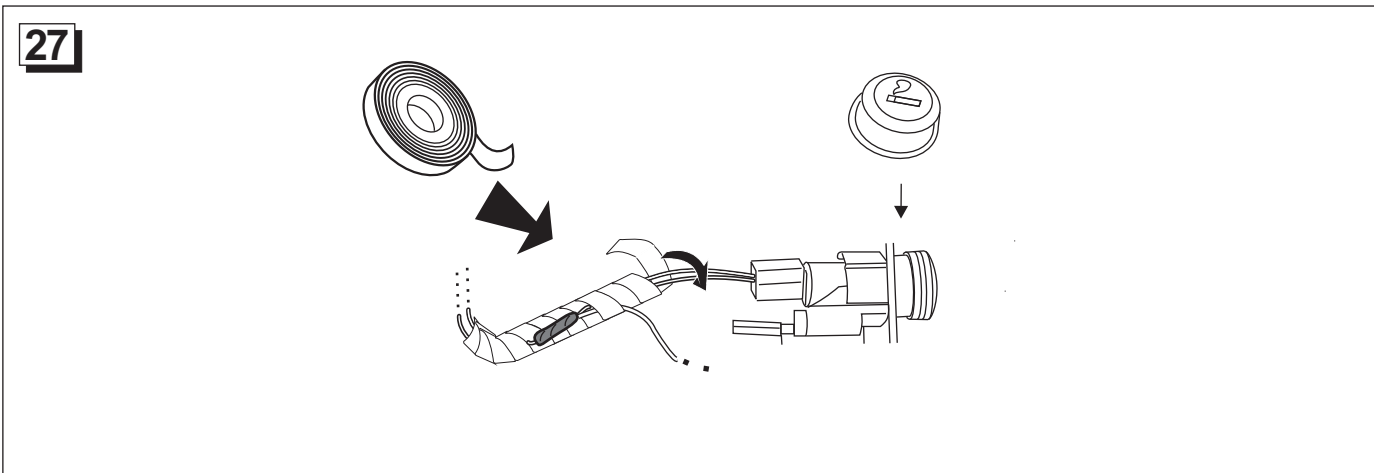

part numbers: 13336588 / 13336589

**28**

PIN 38 (BK) - Ground  
PIN 44 (RD/VT) - Battery power

(RD/VT) - Power

(BK) - Ground

**29**

PIN 15 (YW) - Radio Mute

PIN 20 (BK/WH) - Mono (+)