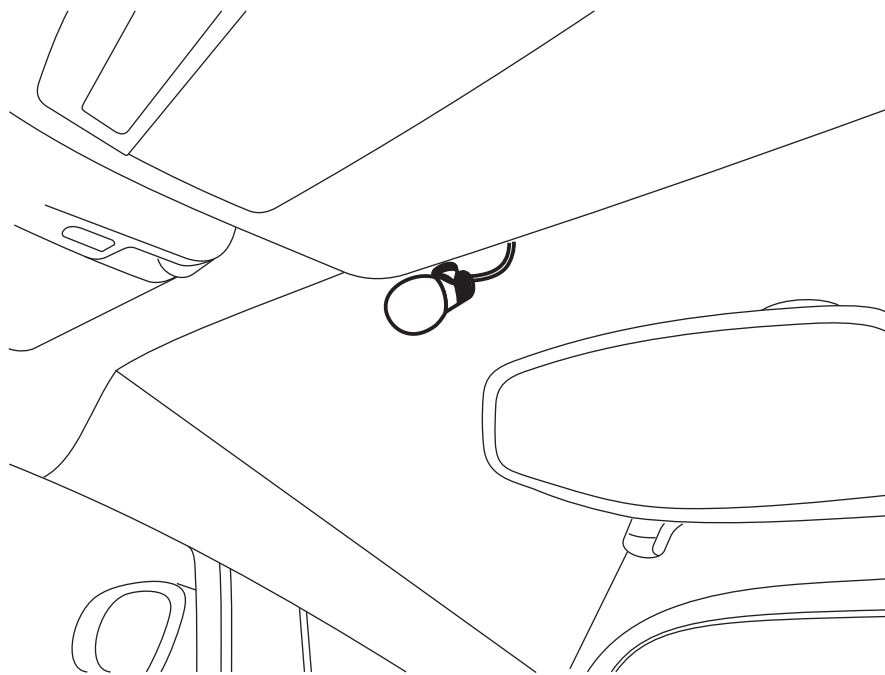

part numbers: 13336588 / 13336589

19