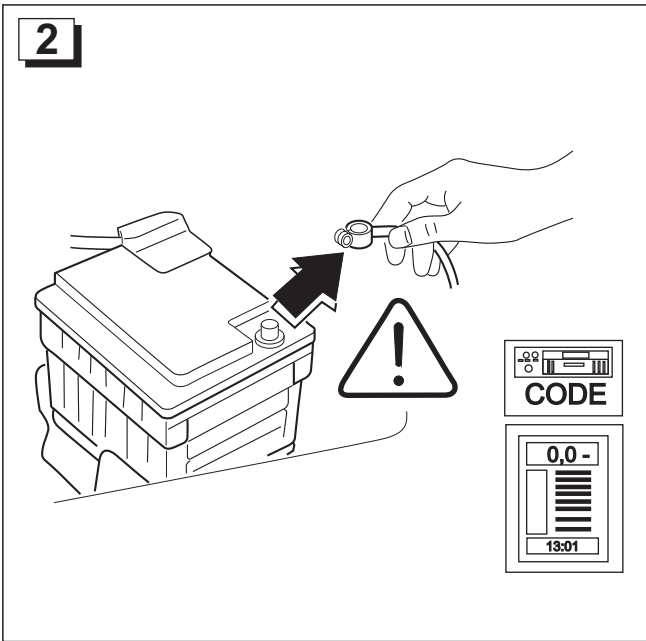

part numbers: 13336588 / 13336589