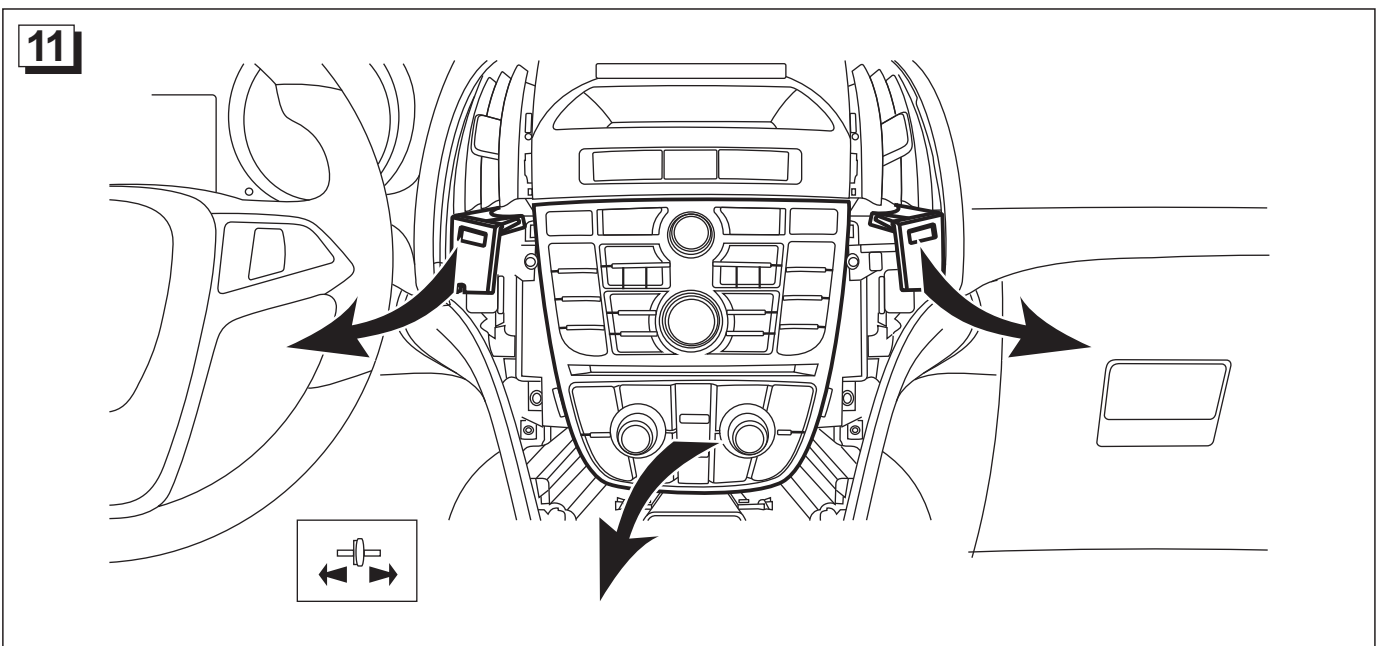

part numbers: 13336588 / 13336589