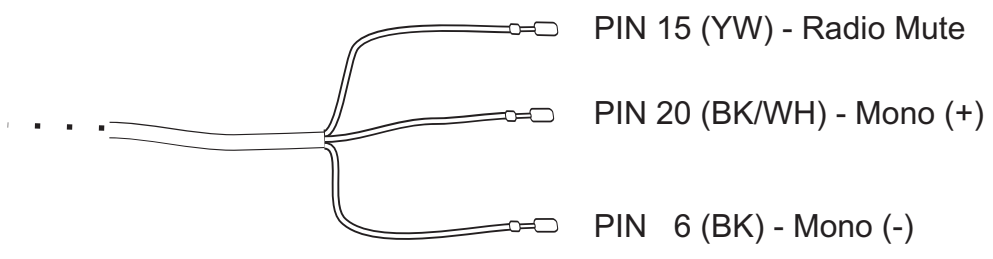

part numbers: 13336588 / 13336589

**28**

PIN 38 (BK) - Ground  
PIN 44 (RD/VT) - Battery power

(RD/VT) - Power

(BK) - Ground

**29**

PIN 15 (YW) - Radio Mute

PIN 20 (BK/WH) - Mono (+)