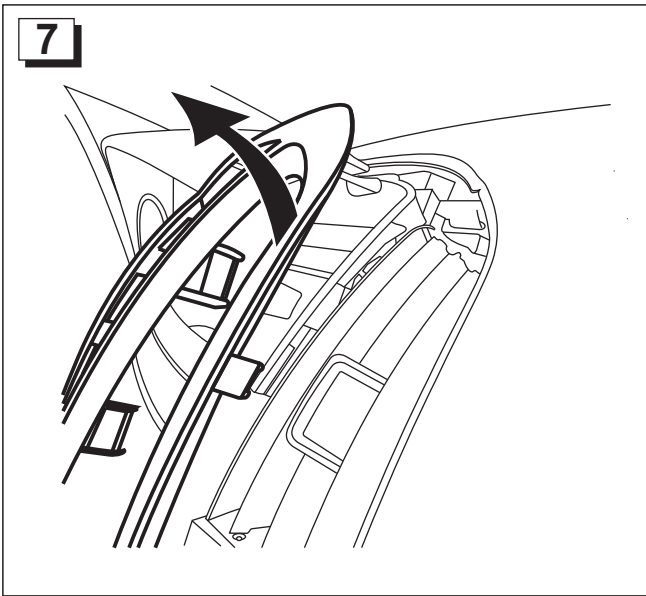

part numbers: 13336588 / 13336589