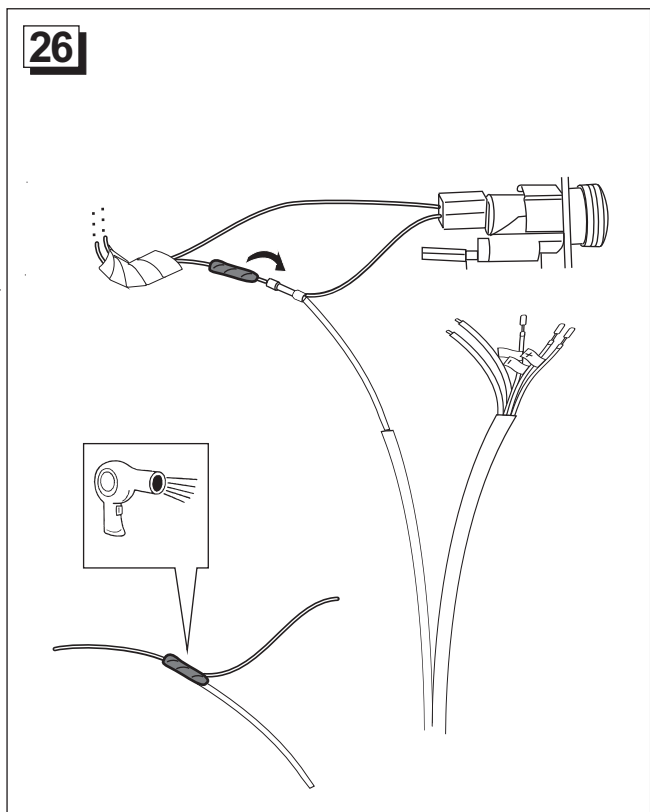

part numbers: 13336588 / 13336589

part numbers: 13336588 / 13336589

1

part numbers: 13336588 / 13336589

part numbers: 13336588 / 13336589

part numbers: 13336588 / 13336589

**19**

20

part numbers: 13336588 / 13336589

**28**

PIN 38 (BK) - Ground  
PIN 44 (RD/VT) - Battery power

(RD/VT) - Power

(BK) - Ground

**29**

PIN 15 (YW) - Radio Mute

PIN 20 (BK/WH) - Mono (+)

PIN 6 (BK) - Mono (-)

part numbers: 13336588 / 13336589